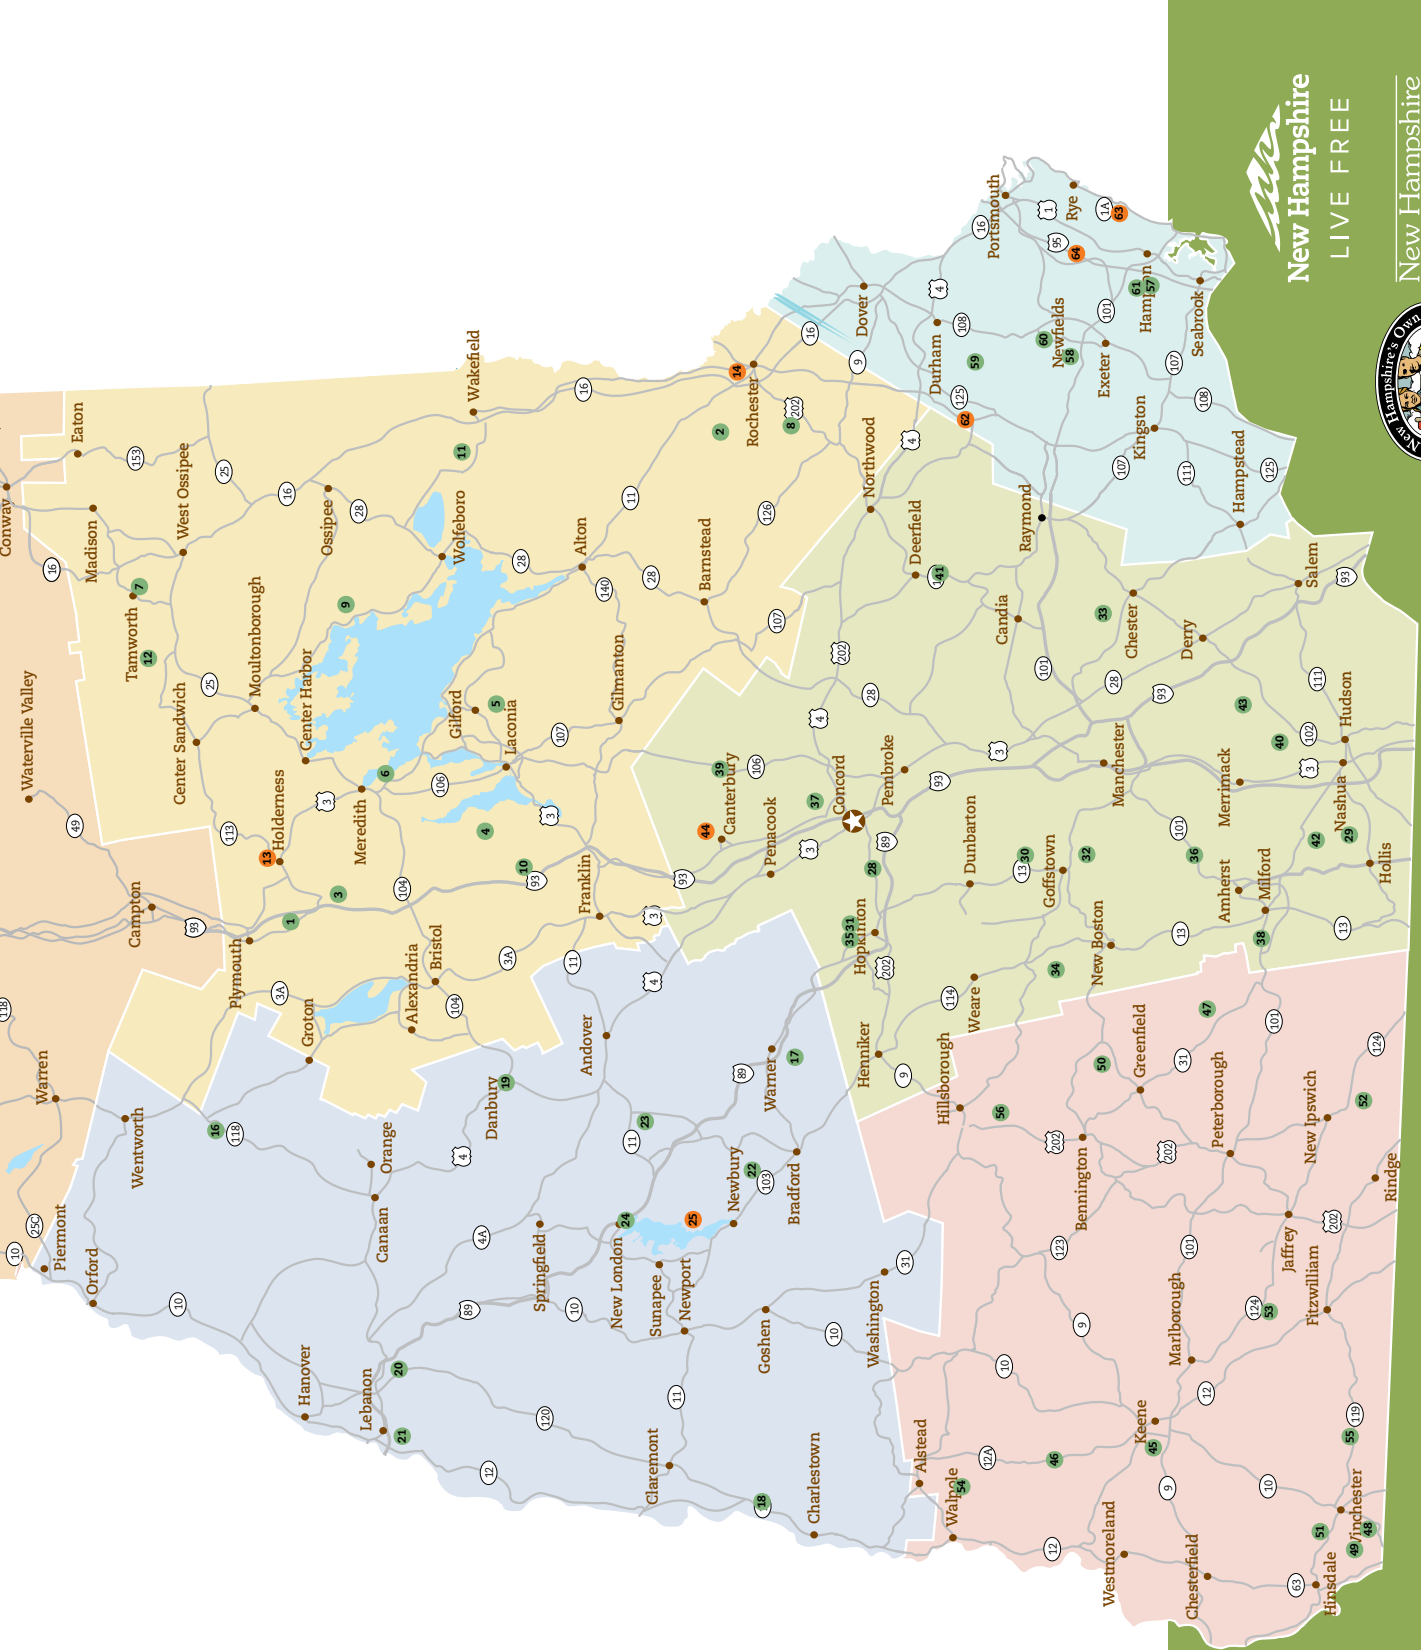

SEACOAST REGION

FARMS

	Farm Market	Pick Your Own	Farmers' Market Sales	Dairy	Livestock	Winery/Vineyard	Farm to Restaurant	Cheese	Hay/Sleigh Rides	Maple Syrup Producer	Christmas Tree Farm	Vegetable Grower	Fruit Grower	Fairs & Events	Certified Organic Producer	Ice Cream
57. APPLECREST FARM ORCHARDS AND APPLECREST FARM BISTRO 133 Exeter Road Hampton Falls, NH 03844 (603) 926-3721 • applecrest.com	•	•	•				•		•			•	•	•		•
58. BLUEBERRY BAY FARM 38 Depot Road Stratham, NH 03885 (603) 580-1612 blueberrybayfarm.com	•	•					•					•	•			
59. HICKORY NUT FARM 22 York Lane Lee, NH 03861 (603) 659-6885 • hickorynutfarm.com	•			•					•							
60. SQUAMSCOTT VINEYARD & WINERY Quinn Court Newfields, NH 03856 (603) 770-6719 • blueheronwines.com						•								•		
61. TONRY CHRISTMAS TREE FARM 314 Exeter Road Hampton Falls, NH 03844 (603) 772-6213 • tonryfarm.com		•									•					

MAP KEY

- FARM
- GARDEN

A TASTE OF NEW HAMPSHIRE'S FARMS AND GARDENS

MAP KEY

- FARM
- GARDEN

New Hampshire
LIVE FREE

New Hampshire
Department of Agriculture,
Markets & Food